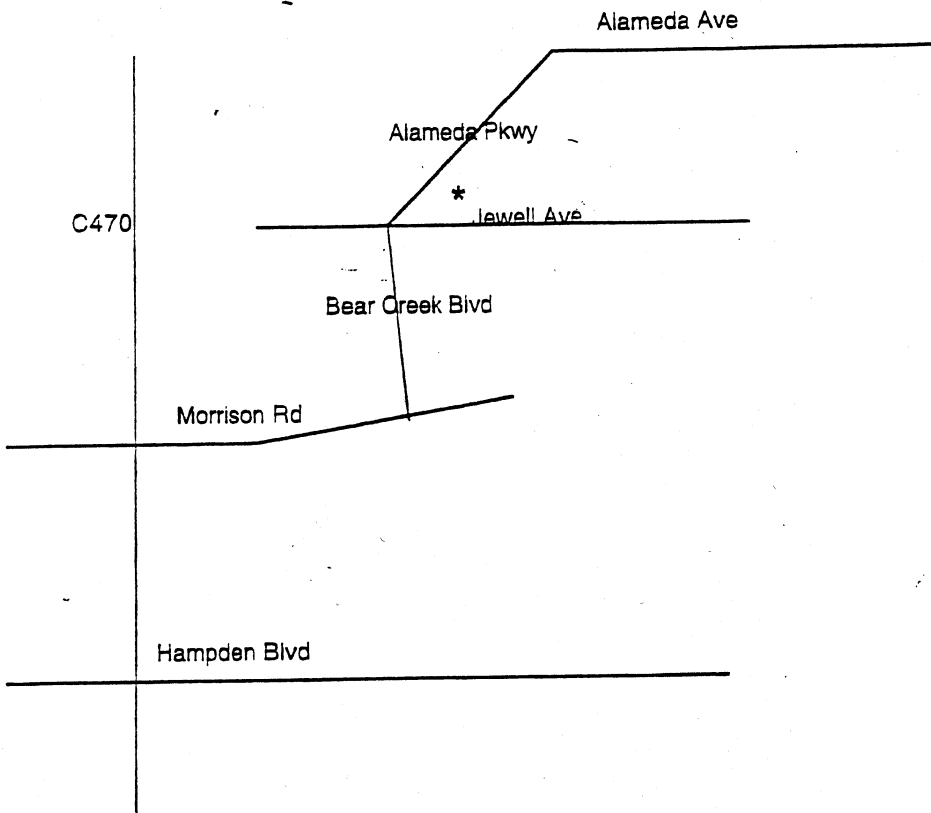

MASTERDRIVE OF DENVER

WEST OFFICE

13701 W Jewell Ave Suite 108
763-5000

JEFFCO SKILLS TRAINING FACILITY

MasterDrive facilities are in the North parking lot of the Jefferson County Stadium off Kipling just South of 6th Avenue. Enter via the parking lot entrance, which is directly in front of the ticket sales booths and Jefferson County Stadium sign. The entrance is at the second left south of 6th Avenue. Turn left (north) at the stadium ticket booths and proceed through the gates at the north end of this parking lot. Instructors will then direct you to specific parking locations.