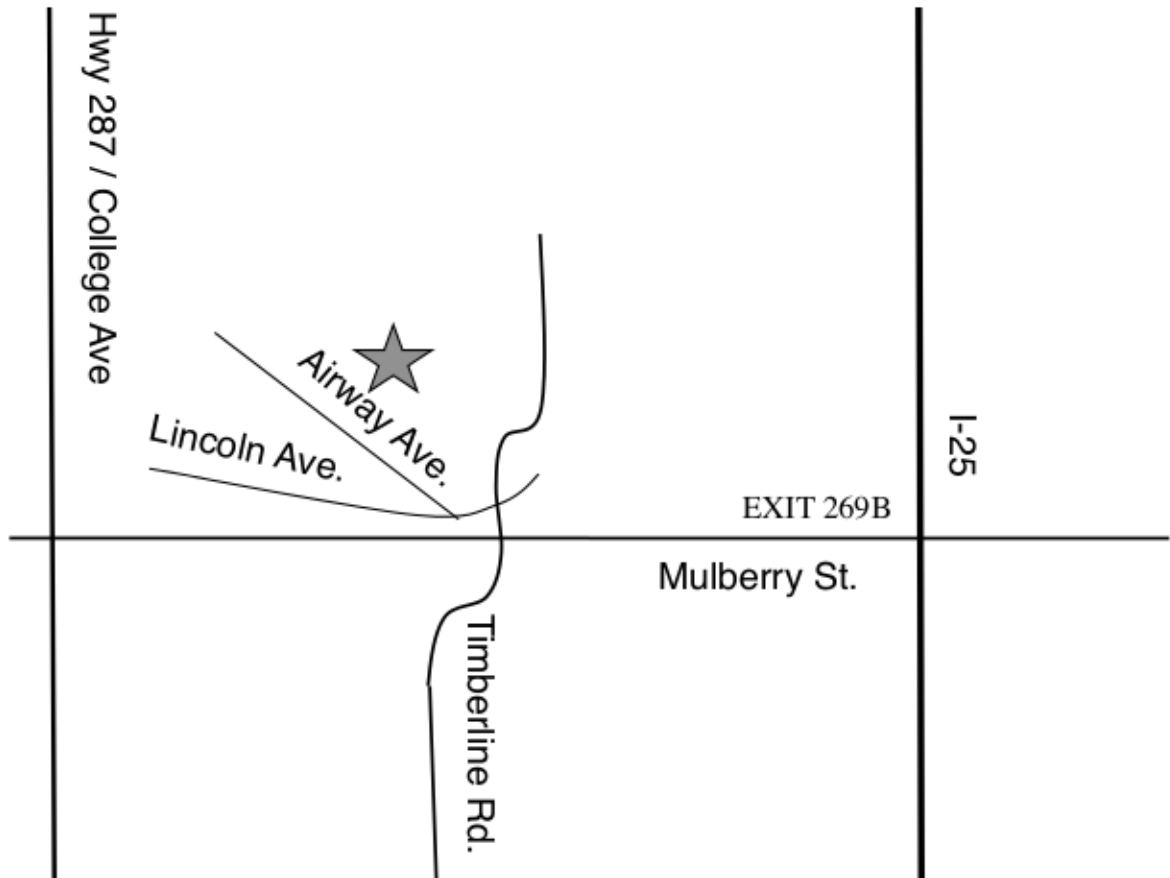

Mulberry Campus

2200 Airway Ave.

Fort Collins, CO 80524

(970) 593-6362

Directions

Take I-25 to EXIT 269B (Hwy 14 Ault Exit)

Turn Right (North) on Timberline Rd.

Turn Left (West) on Lincoln Ave.

Turn Right (North) on Airway Ave.

Vehicles Cannot be left overnight at this facility.